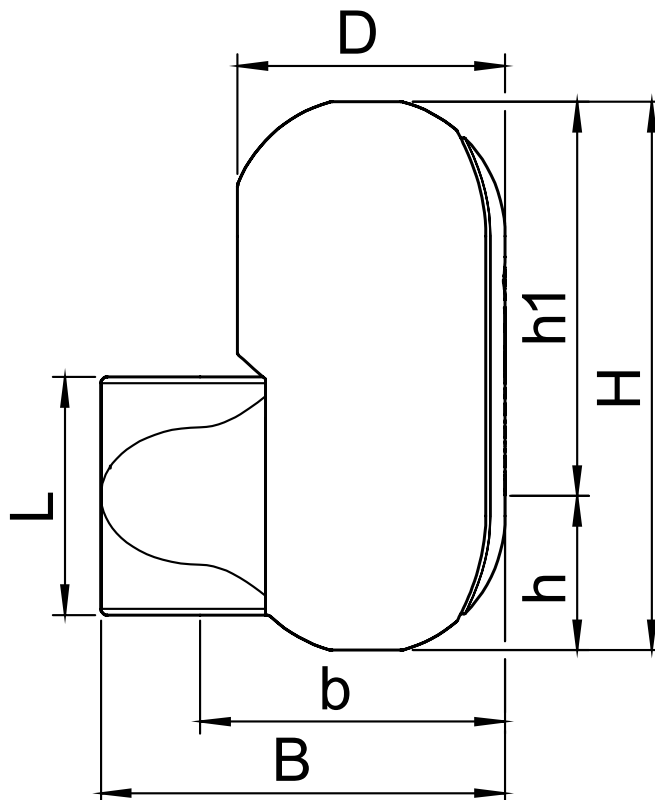

Construction materials

Body: EPP
 Color: Black

Drawing

Dimensions

H: 276 mm
 h: 78 mm
 h1: 198 mm
 L: 120 mm
 D: 140 mm
 B: 204 mm
 b: 154 mm

Dry weight (approx) 0.22 kg

Subject to changes